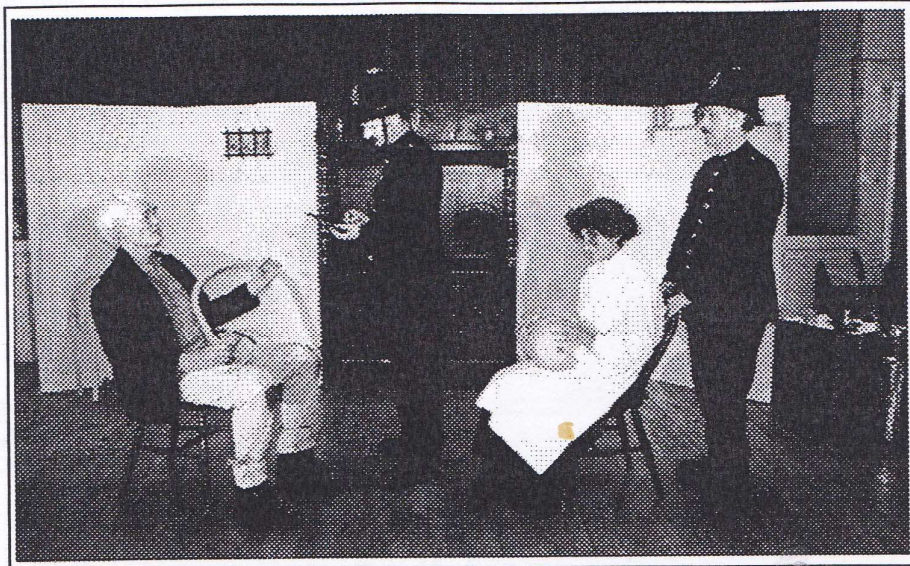

SPEEN SUPPORTERS GROUP

"POT LUCK" raises £1,700 for hospices

The "Pot Luck" cast: l to r Martin Stockley, Jeremy Symondson, Judy Redrup, Wynne Davies

Audiences were treated to an evening of pure Buckinghamshire from "The New Buckinghamshire Players" and friends at Naphill Village Hall in March in aid of the Speen Supporters Group. The event was entitled "Pot Luck" after the short farce of that name written nearly 100 years ago in Naphill by the enigmatic Gertrude Robins, a young and famous actress who was living in Moseley Lodge at the time. When performed in 1910 by local villagers, the play attracted the patronage of such as G K Chesterton, John Masefield and Jerome K Jerome and was previewed by almost all the national press. This time, there was not quite the same exalted attention, but nevertheless local interest was such that the performers had to extend the run to three nights from the original two. The play was directed by Marjorie Stockley and told a lighthearted tale of poaching and pompous policemen. Also on offer were some wonderfully whimsical poems from Stuart King, delivered with humour and feeling in his native Holmer Green accent, and a selection of little heard old Bucks folk-songs from Phil Howell. In between these various entertainments a Bucks meal of Bacon Badger and Cherry Pie was delivered to the tables. The verdict from everyone seemed to be that it had been a truly enjoyable evening. It is very gratifying to report that as a result